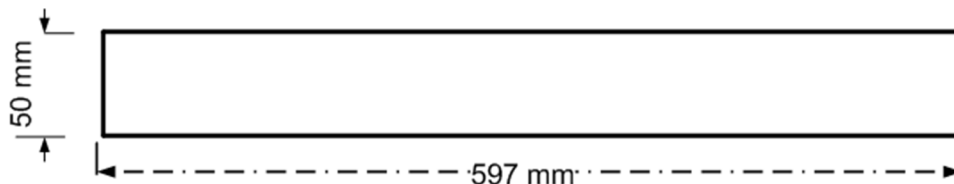

Dimensional Drawing

ELMASCO INDUSTRIES S.A.

Head Office : 44 K. Palama, 14343 N. Chalkidona, Athens, Greece

Production Plant : Ag. Adrianos, 21100 Nafplio, Greece

Email: elmasco@elmasco.eu

Tel : +30 210 2583100

Fax: +30 210 2583107